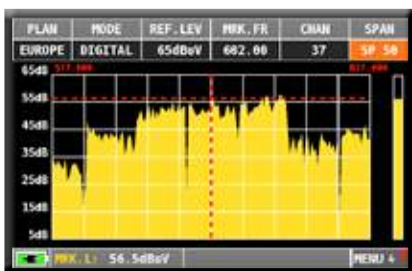

DVB-S2 Constellation

TV Spectrum