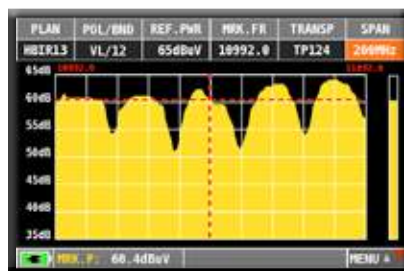

GENERAL SPECIFICATIONS

- **4,3" TFT TOUCH display:** 16:9 high resolution
- **DC voltage at RF input:** 5 - 12 - 18 - 24 V.
- **Battery:** Rechargeable Li-Po battery pack, 2 hour duration.
- **Power supply & Battery charger:** 12 Vdc.
- **USB PC Interface:** For SW upgrade and memory plan management.
- **Housing:** Metal box and rain proof bag.
- **Size:** H 123 x W 185 x D 44 mm (meter only).
- **Weight:** 1 Kg.
- **Easy bag supplied** (elite bag optional).

MEASUREMENT EXAMPLES

DVB-S2 Constellation

DVB-T2 Constellation

TV Spectrum

SAT Spectrum

Service list & picture

	HD TAB 4 <i>Easy</i>	HD TAB 4 <i>Touch</i>	HD TAB 7 <i>Lite</i>	HD TAB 7 <i>Evo</i>	HD TAB 9	HD PROTAB
STANDARD T/T2/T2 LITE/S/S2/C/C2	• (no C2/T2/T2 LITE)	• (no C2)	• (no C2)	• (C2 opt.)	• (C2 opt.)	• (C2 opt.)
DAB	-	-	-	opt.	opt.	opt.
CAM C.I.	-	-	-	-	•	•
LTE ANALYSIS	-	-	•	•	•	•
OPTICAL INPUT	-	-	opt.	•	opt.	opt.
SAT EXPERT	-	-	•	•	•	•
TS ANALYZER	-	-	-	-	opt.	opt.
MER VS CARRIER	-	-	opt.	•	•	•
MER	•	•	•	•	•	•
CONSTELLATION	• ONLY SAT	•	•	•	•	•
DISEqC - DCSS - SCR	•	•	•	•	•	•
REFLECTOMETER	-	-	opt.	•	•	•
MINISPECTRUM	-	-	-	-	opt.	opt.
ECHOES	-	-	•	•	•	•
ANALOG TV	MEAS only	MEAS & PICT	MEAS only	MEAS & PICT	MEAS & PICT	MEAS & PICT
WAVE FORM MONITOR ANALOG TV	-	-	-	-	opt.	opt.
GPS	-	-	-	-	opt.	opt.
NOISE GRAPH	-	-	•	•	•	•
IPTV	-	-	-	-	opt.	opt.
ASI IN OUT	-	-	-	-	opt.	•
REMOTE MONITORING	-	-	-	•	•	•
DRIVE TEST	-	-	-	-	opt.	opt.
DOLBY AC3DD +	opt.	opt.	opt.	opt.	opt.	opt.
VIDEO IN RCA (CVBS)	-	•	•	•	•	•
HDMI OUT	-	-	-	-	-	-
USB	B	B	A + B	A + B	A + B	A + B
TFT	4,3"	4,3" Touch	7" Touch	7" Touch	9" Touch	10" Touch high bright.
TOUCH SCREEN	-	•	•	•	•	•
WEIGHT & DIMENSIONS	1 Kg / 12 x 18 x 4,5 cm 2 A h	1 Kg / 12 x 18 x 4,5 cm 2 A h	2 Kg / 14 x 24 x 4 cm 2 A h	2 Kg / 14 x 24 x 4 cm 4 A h	2,6 Kg / 32 x 17 x 6,4 cm 6 A h	3,2 Kg / 34 x 18 x 7 cm 6 A h
BATTERY	EASY BAG	EASY BAG	RUGGED BAG	RUGGED BAG	RUGGED BAG	RUGGED BAG
BAG						