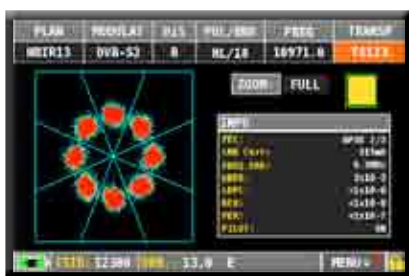

GENERAL SPECIFICATIONS

- **4,3" TFT TOUCH display:** 16:9 high resolution
- **DC voltage at RF input:** 5 - 12 - 18 - 24 V.
- **Battery:** Rechargeable Li-Po battery pack, 2 hour duration.
- **Power supply & Battery charger:** 12 Vdc.
- **USB PC Interface:** For SW upgrade and memory plan management.
- **Housing:** Metal box and rain proof bag.
- **Size:** H 123 x W 185 x D 44 mm (meter only).
- **Weight:** 1 Kg.
- **Easy bag supplied** (elite bag optional).

MEASUREMENT EXAMPLES

DVB-S2 Constellation